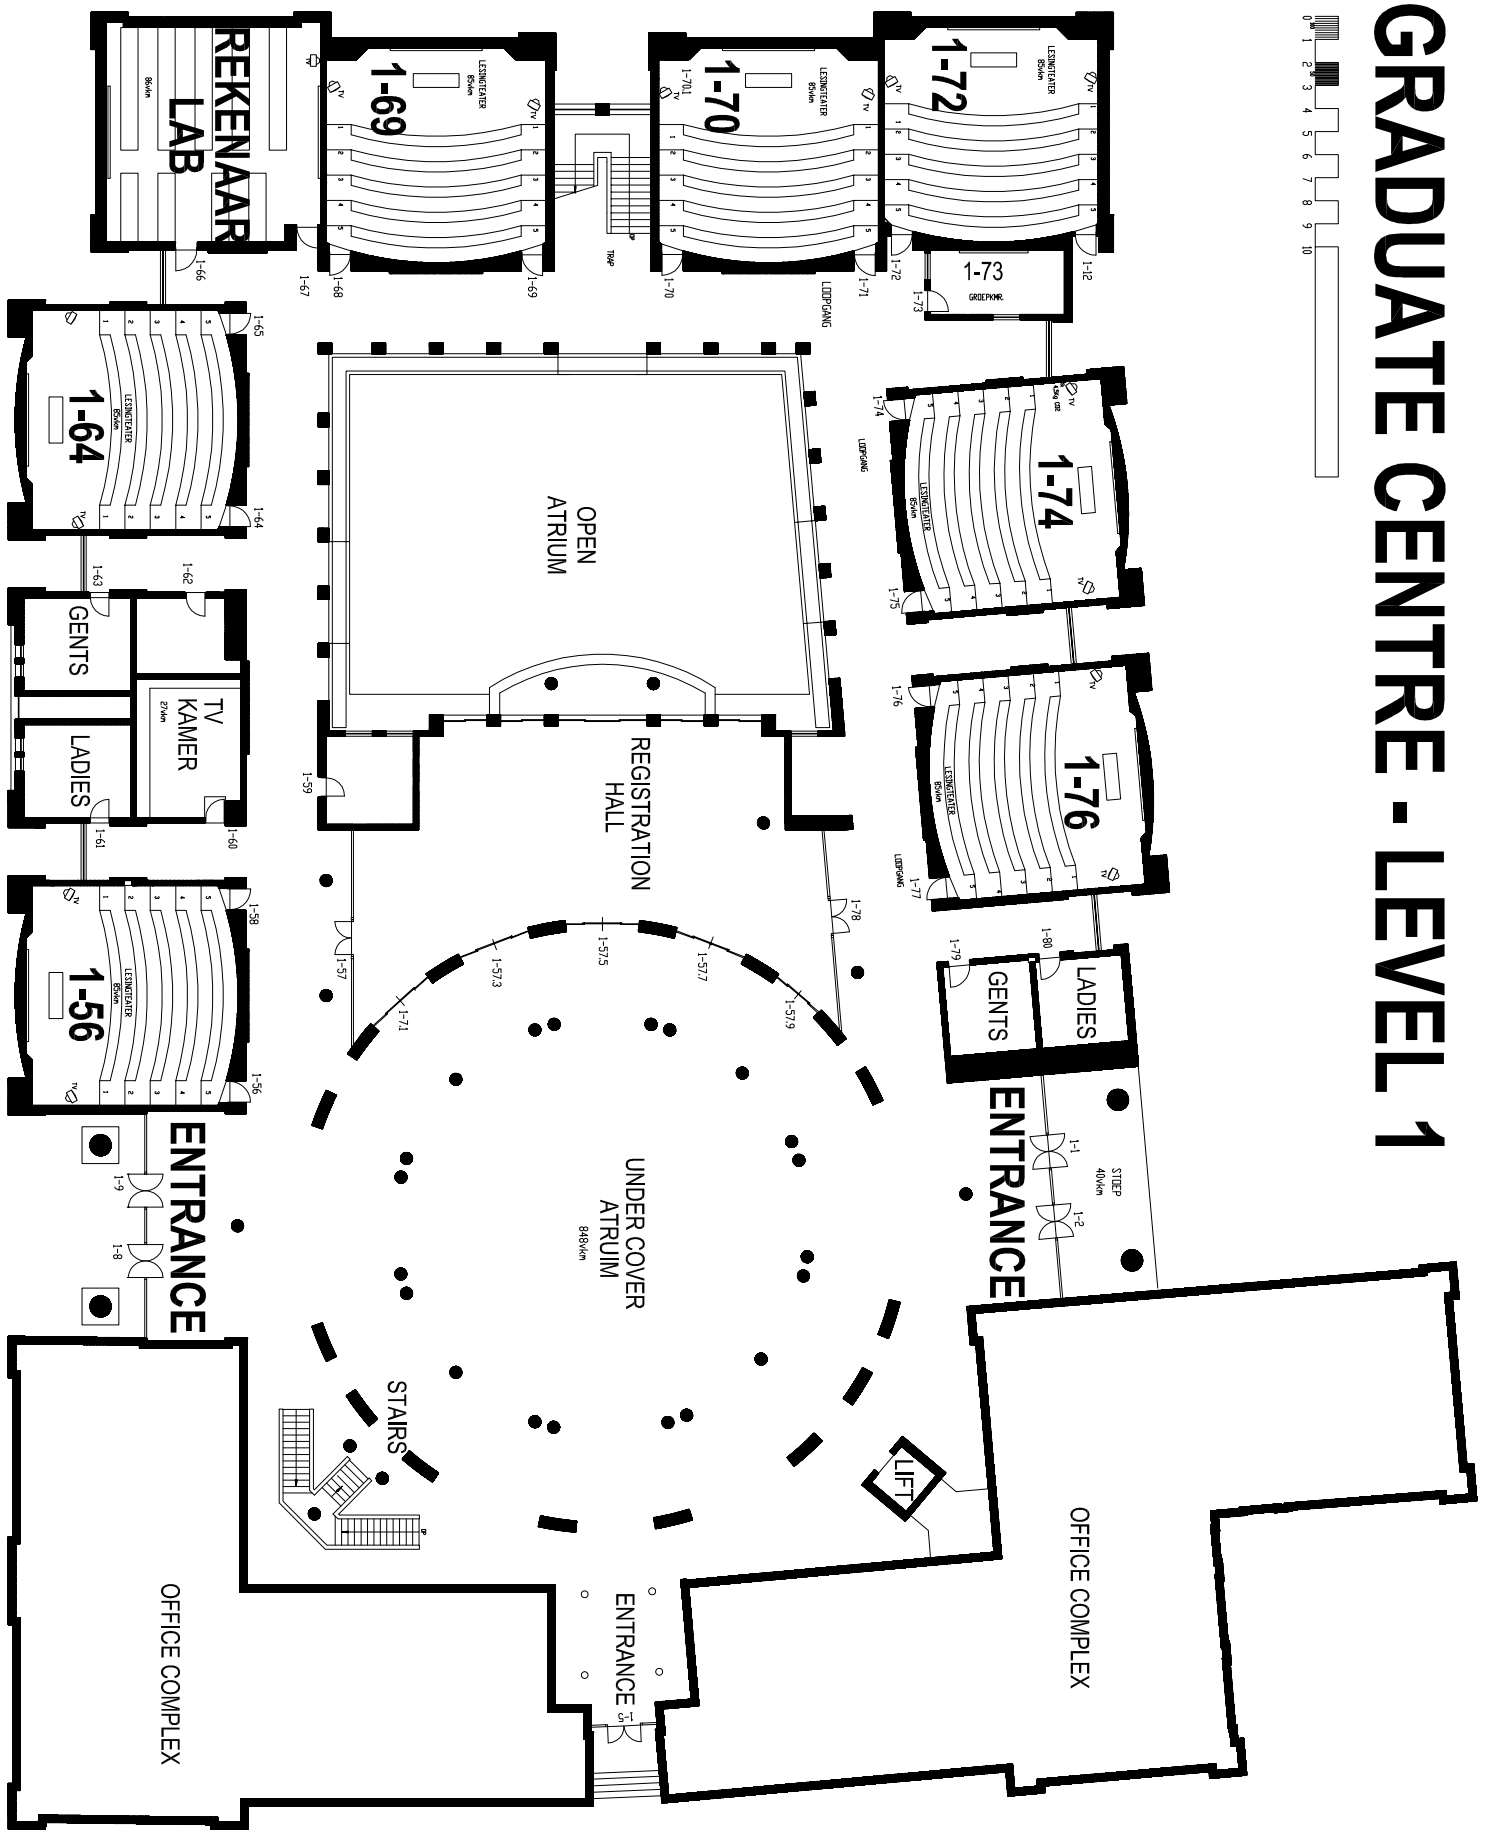

GRADUATE CENTRE - LEVEL 1